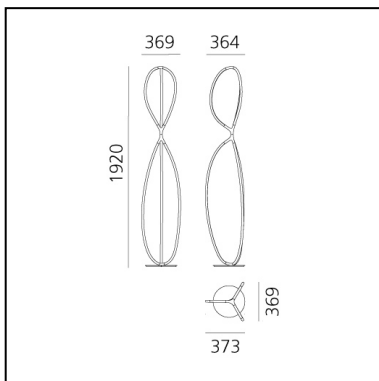

Arrival floor - Brass - APP Compatible

Ludovica + Roberto
Palomba

IP20  CE

LUMINAIRE

- Watt: **77W**
- Delivered lumens output: **2422lm**
- CCT: **3000K**
- Efficiency: **35%**
- Efficacy: **31.46lm/W**
- CRI: **90**
- Dimmer Typology: **Touch Dimmer su cavo**

DESCRIPTION

Arrival is a complete lamp family with dynamic, flowing shapes that sculpt light with delicate, graphic lines. Branching out from a central joint, common to all the different versions, each model has three arms that form a soft, organic geometric shape through a profile that is both light and structure. Each element has a section that leaves the aluminium profile visible from the outside while generating a light-diffusing surface inside. The resulting elements blend into spaces with a presence that is discreet yet distinctive thanks to the shape and quality of the softly diffused light. These are elegant lighting tools, perfect for use in multiple series or for combining the different versions together depending on the requirements of the installation spaces.

DIMENSIONS

- Length: **cm 37.3**
- Width: **cm 36.9**
- Height: **cm 192**